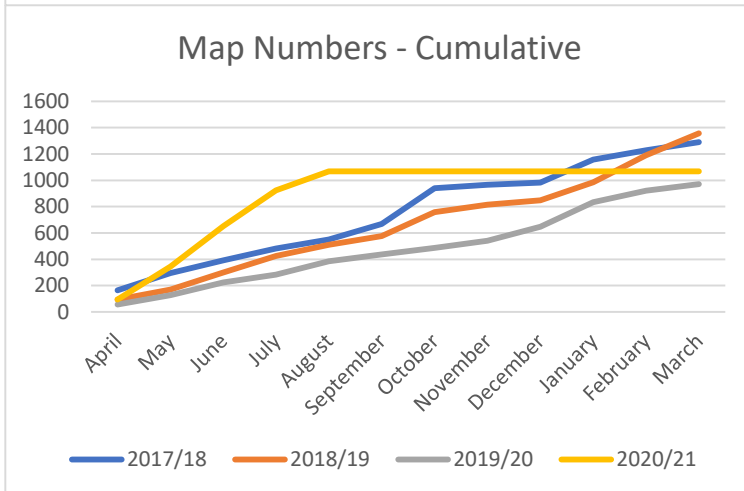

Map Sales Summary – complete to 20/8/20

Map sales accelerated in May and stayed high in June and July.

August is not a complete month but sales already exceed all previous years

As for map numbers, revenue excellent.

In 4 and a half months we have sold almost as many maps as in 10 months of 2017/18 and 2018/19.

We have already exceeded map sales made in the full year of 2019/20 (grey line)

Sales revenue mirrors numbers and is predicted to easily exceed sales in recent years

Previous information in a different chart

The table below shows the popularity of each POC based on number of maps sold and ranked in descending order of maps sold so far in 2020/21.

- Teggs Nose leaps up the charts following a bulk order of 100 maps, but they've never been out of the top 20
- Longford park leap up by 23 to #3, a nice little park but they'll never make number 1
- A pack of "the usual suspects" as non-movers in the charts
- A few gaining many chart places are Reddish Vale, Woodbank, Boggart and Moses Gate Cromptons Lodges – is this a result of high local population looking for something to do during lockdown?