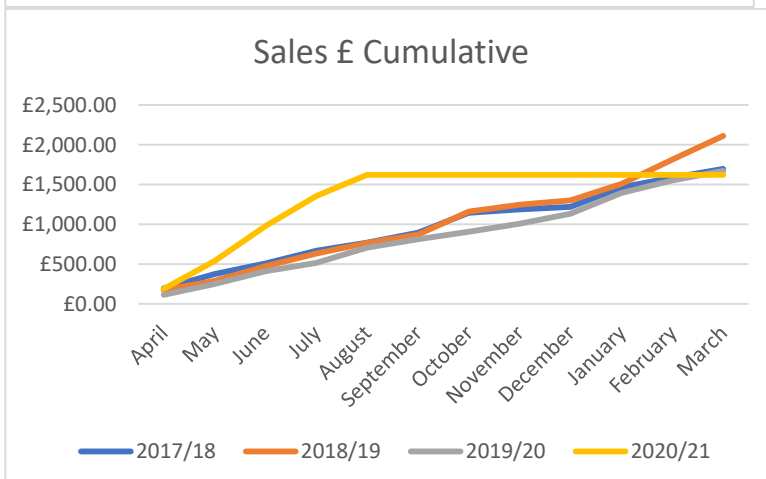

Map Sales Summary – complete to 20/8/20

Map sales accelerated in May and stayed high in June and July.

August is not a complete month but sales already exceed all previous years

As for map numbers, revenue excellent.

In 4 and a half months we have sold almost as many maps as in 10 months of 2017/18 and 2018/19.

We have already exceeded map sales made in the full year of 2019/20 (grey line)

Sales revenue mirrors numbers and is predicted to easily exceed sales in recent years