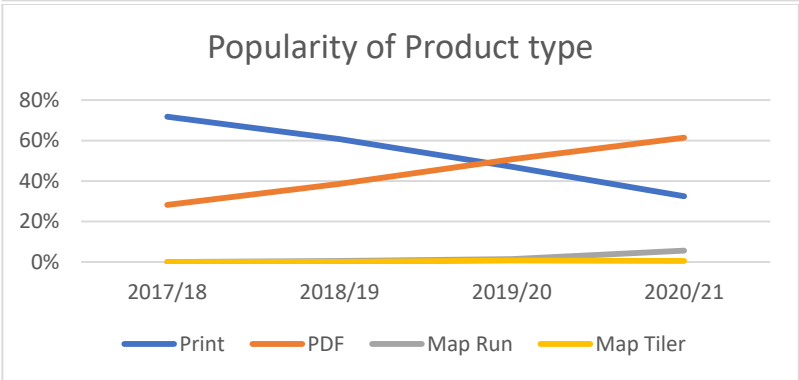

In 4 and a half months we have sold almost as many maps as in 10 months of 2017/18 and 2018/19.

We have already exceeded map sales made in the full year of 2019/20 (grey line)

Sales revenue mirrors numbers and is predicted to easily exceed sales in recent years

Pdf sales continue to grow in popularity, with print falling.

Print orders are bolstered this year by sales to Teggs and Longford Park

Map Run seems to be catching on, "sales" to club members helped

The info in the previous chart shown in a different way