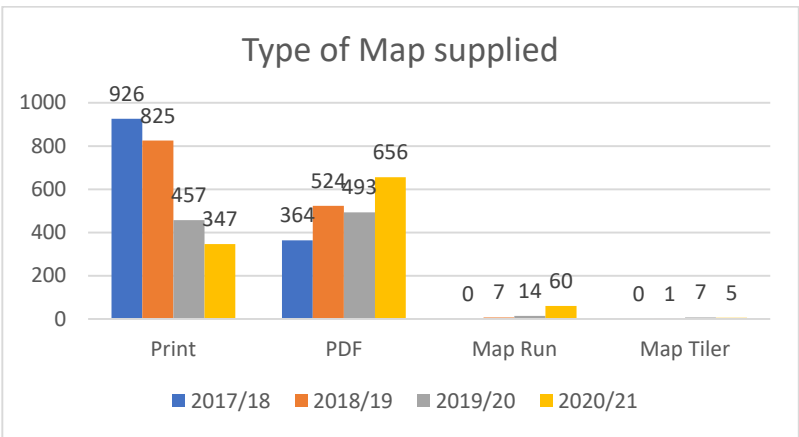

In 4 and a half months we have sold almost as many maps as in 10 months of 2017/18 and 2018/19.

We have already exceeded map sales made in the full year of 2019/20 (grey line)

Sales revenue mirrors numbers and is predicted to easily exceed sales in recent years

Previous information in a different chart

The table below shows the popularity of each POC based on number of maps sold and ranked in descending order of maps sold so far in 2020/21.

- Teggs Nose leaps up the charts following a bulk order of 100 maps, but they've never been out of the top 20
- Longford park leap up by 23 to #3, a nice little park but they'll never make number 1
- A pack of "the usual suspects" as non-movers in the charts
- A few gaining many chart places are Reddish Vale, Woodbank, Boggart and Moses Gate Cromptons Lodges – is this a result of high local population looking for something to do during lockdown?