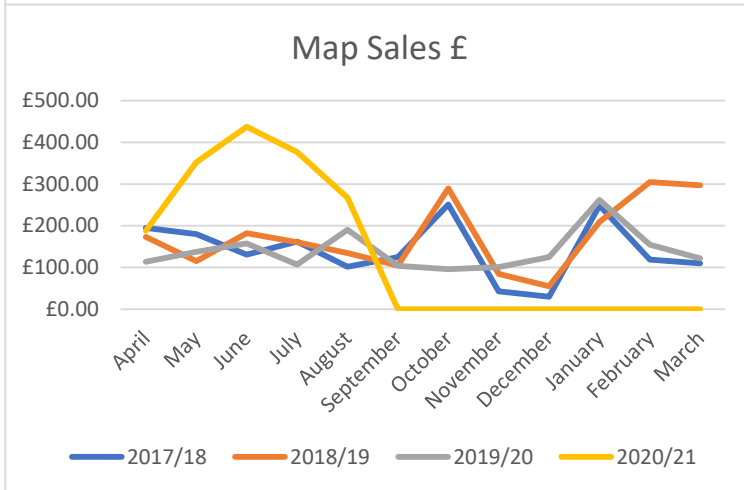

Map Sales Summary – complete to 20/8/20

Map sales accelerated in May and stayed high in June and July.

August is not a complete month but sales already exceed all previous years

As for map numbers, revenue excellent.

In 4 and a half months we have sold almost as many maps as in 10 months of 2017/18 and 2018/19.

We have already exceeded map sales made in the full year of 2019/20 (grey line)

Sales revenue mirrors numbers and is predicted to easily exceed sales in recent years

Pdf sales continue to grow in popularity, with print falling.

Print orders are bolstered this year by sales to Teggs and Longford Park

Map Run seems to be catching on, "sales" to club members helped

The info in the previous chart shown in a different way

Previous information in a different chart

The table below shows the popularity of each POC based on number of maps sold and ranked in descending order of maps sold so far in 2020/21.

- Teggs Nose leaps up the charts following a bulk order of 100 maps, but they've never been out of the top 20
- Longford park leap up by 23 to #3, a nice little park but they'll never make number 1
- A pack of "the usual suspects" as non-movers in the charts
- A few gaining many chart places are Reddish Vale, Woodbank, Boggart and Moses Gate Cromptons Lodges – is this a result of high local population looking for something to do during lockdown?