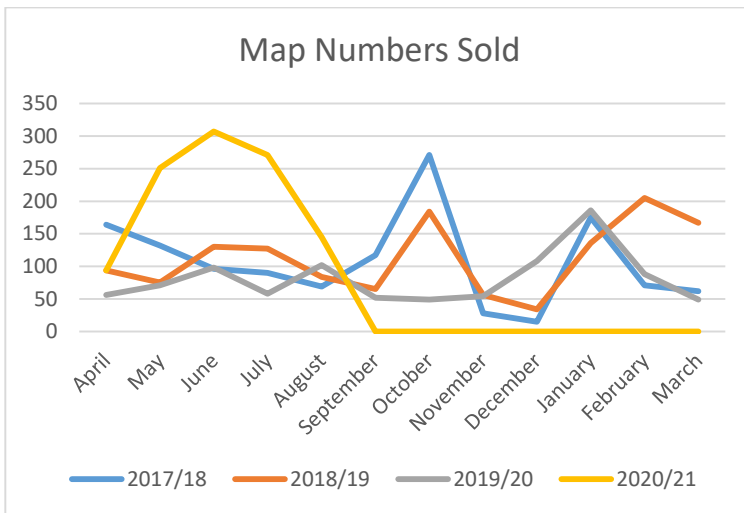

Map Sales Summary – complete to 20/8/20

Map sales accelerated in May and stayed high in June and July.

August is not a complete month but sales already exceed all previous years

As for map numbers, revenue excellent.

In 4 and a half months we have sold almost as many maps as in 10 months of 2017/18 and 2018/19.

We have already exceeded map sales made in the full year of 2019/20 (grey line)

Sales revenue mirrors numbers and is predicted to easily exceed sales in recent years

Previous information in a different chart

The table below shows the popularity of each POC based on number of maps sold and ranked in descending order of maps sold so far in 2020/21.

- Teggs Nose leaps up the charts following a bulk order of 100 maps, but they've never been out of the top 20
- Longford park leap up by 23 to #3, a nice little park but they'll never make number 1
- A pack of "the usual suspects" as non-movers in the charts
- A few gaining many chart places are Reddish Vale, Woodbank, Boggart and Moses Gate Cromptons Lodges – is this a result of high local population looking for something to do during lockdown?