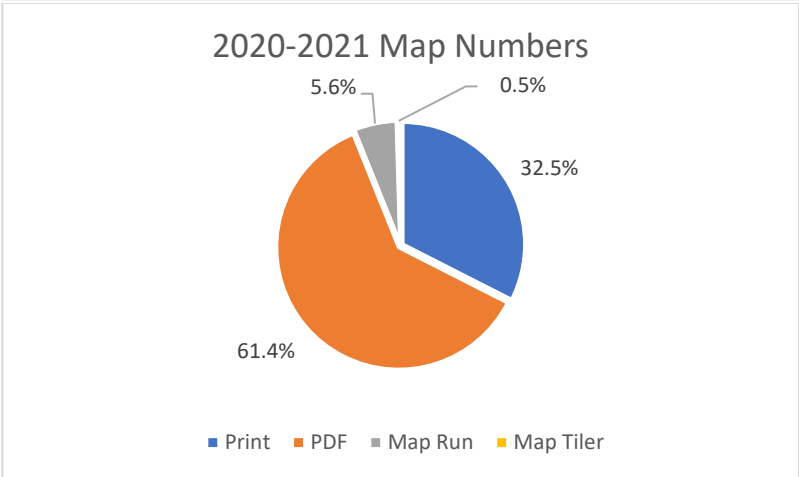

And for the current year only.

Pdf by far the most popular